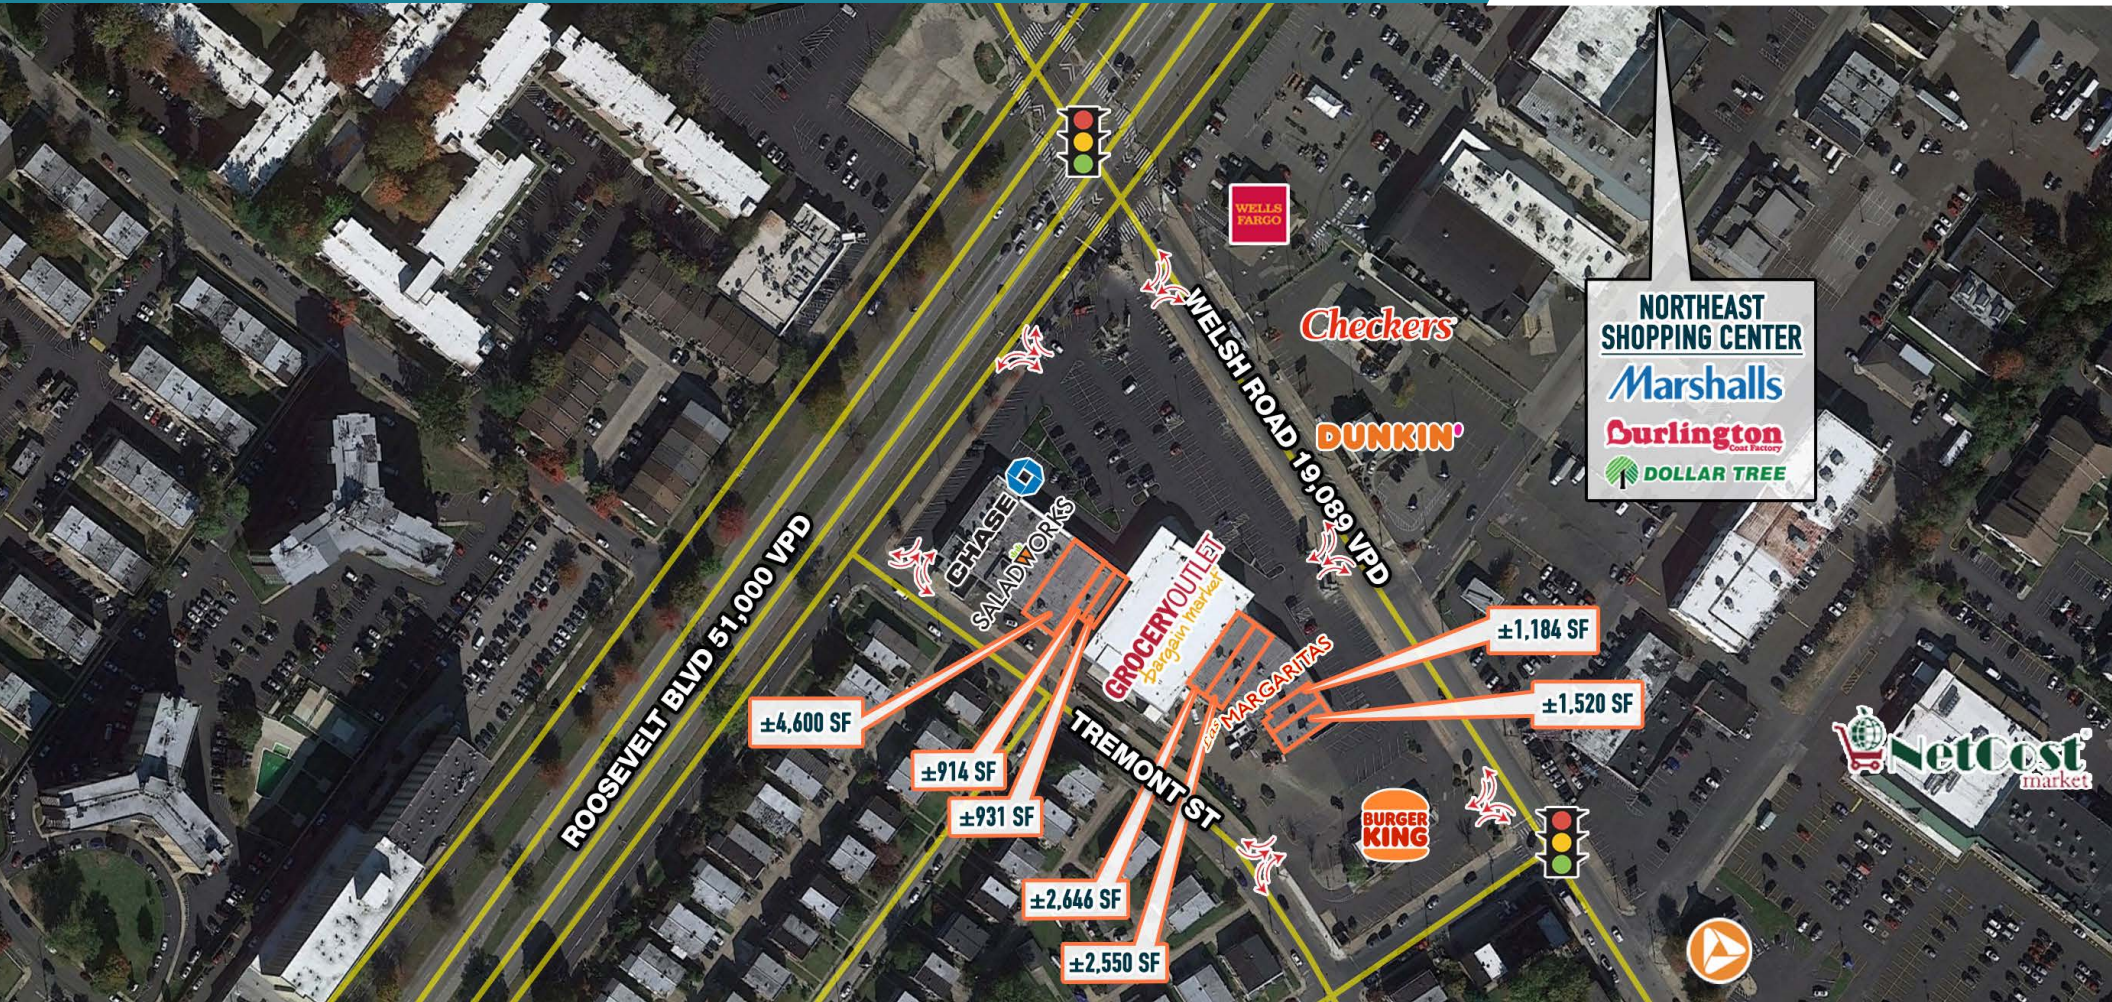

TREMONT PLAZA
PHILADELPHIA, PA
 WELSH ROAD & ROOSEVELT BOULEVARD
 ±914 - 4,600 SF FOR LEASE
 NORTHEAST PHILADELPHIA

JOIN

LEASED BY:

OWNED & MANAGED BY:

get in touch.

SCOTT BENSON

office 215.893.0300
 direct 215.282.0156
 sbenson@metrocommercial.com

TREMONT PLAZA
PHILADELPHIA, PA
WELSH ROAD & ROOSEVELT BOULEVARD

MetroCommercial.com

HIGHEST TRAFFIC COUNTS ON ROOSEVELT BOULEVARD

The information and images contained herein are from sources deemed reliable. However, Metro Commercial Real Estate, Inc. makes no representation whatsoever as to their accuracy or authenticity. Images shown may be modified for illustrative purposes. Images may be out-of-date and not current. 01.19.23