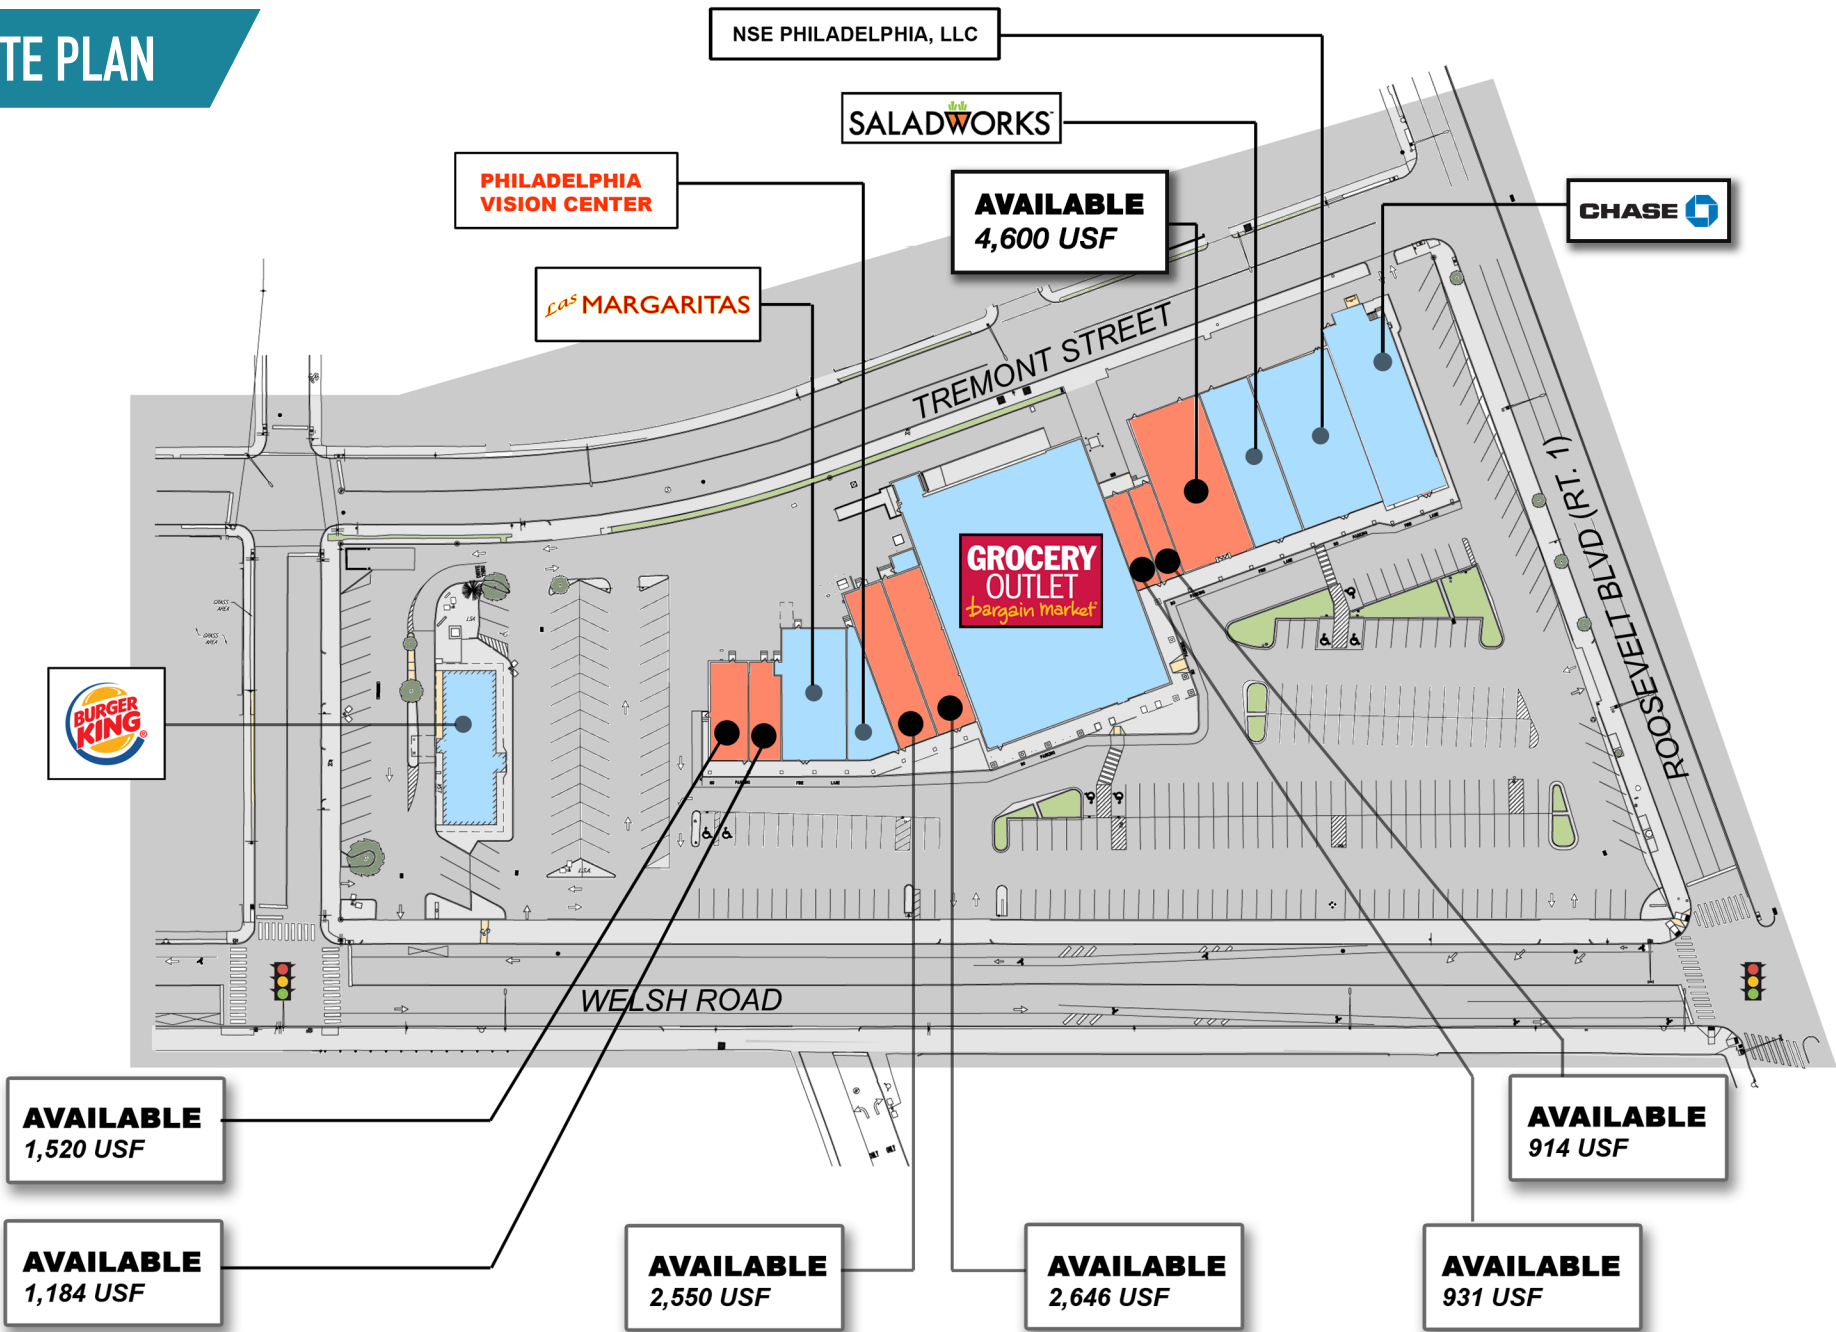

SITE PLAN

TREMONT PLAZA
PHILADELPHIA, PA
WELSH ROAD & ROOSEVELT BOULEVARD

MetroCommercial.com