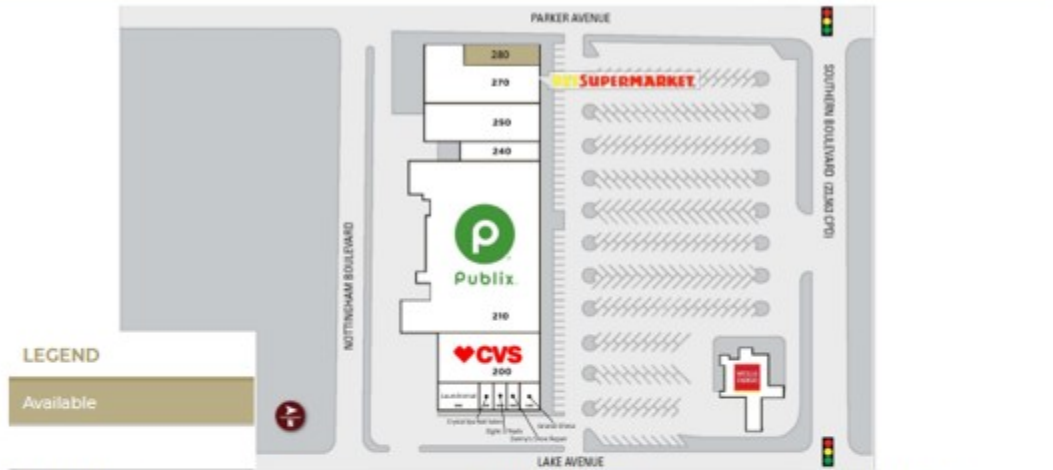

SOUTHDALE SHOPPING CENTER

846 SOUTHERN BOULEVARD, WEST PALM BEACH, FL 33405

TENANT NAME	UNIT NUMBER	UNIT SIZE (SF)
Laundromat	100	2,400
Crystal Spa Nails	110	800
Eight O'Nails	120	800
Danny's Shoe Repair	130	800
Grand China	140	1,200
CVS Pharmacy	200	10,500
Publix Supermarket	210	45,675
UNAVAILABLE	250	10,500
Pet Supermarket	270	10,899
Wells Fargo	OP1	22,500
UNAVAILABLE	240	3,600
AVAILABLE	280	2,465
TOTALS/AVERAGES		112,139