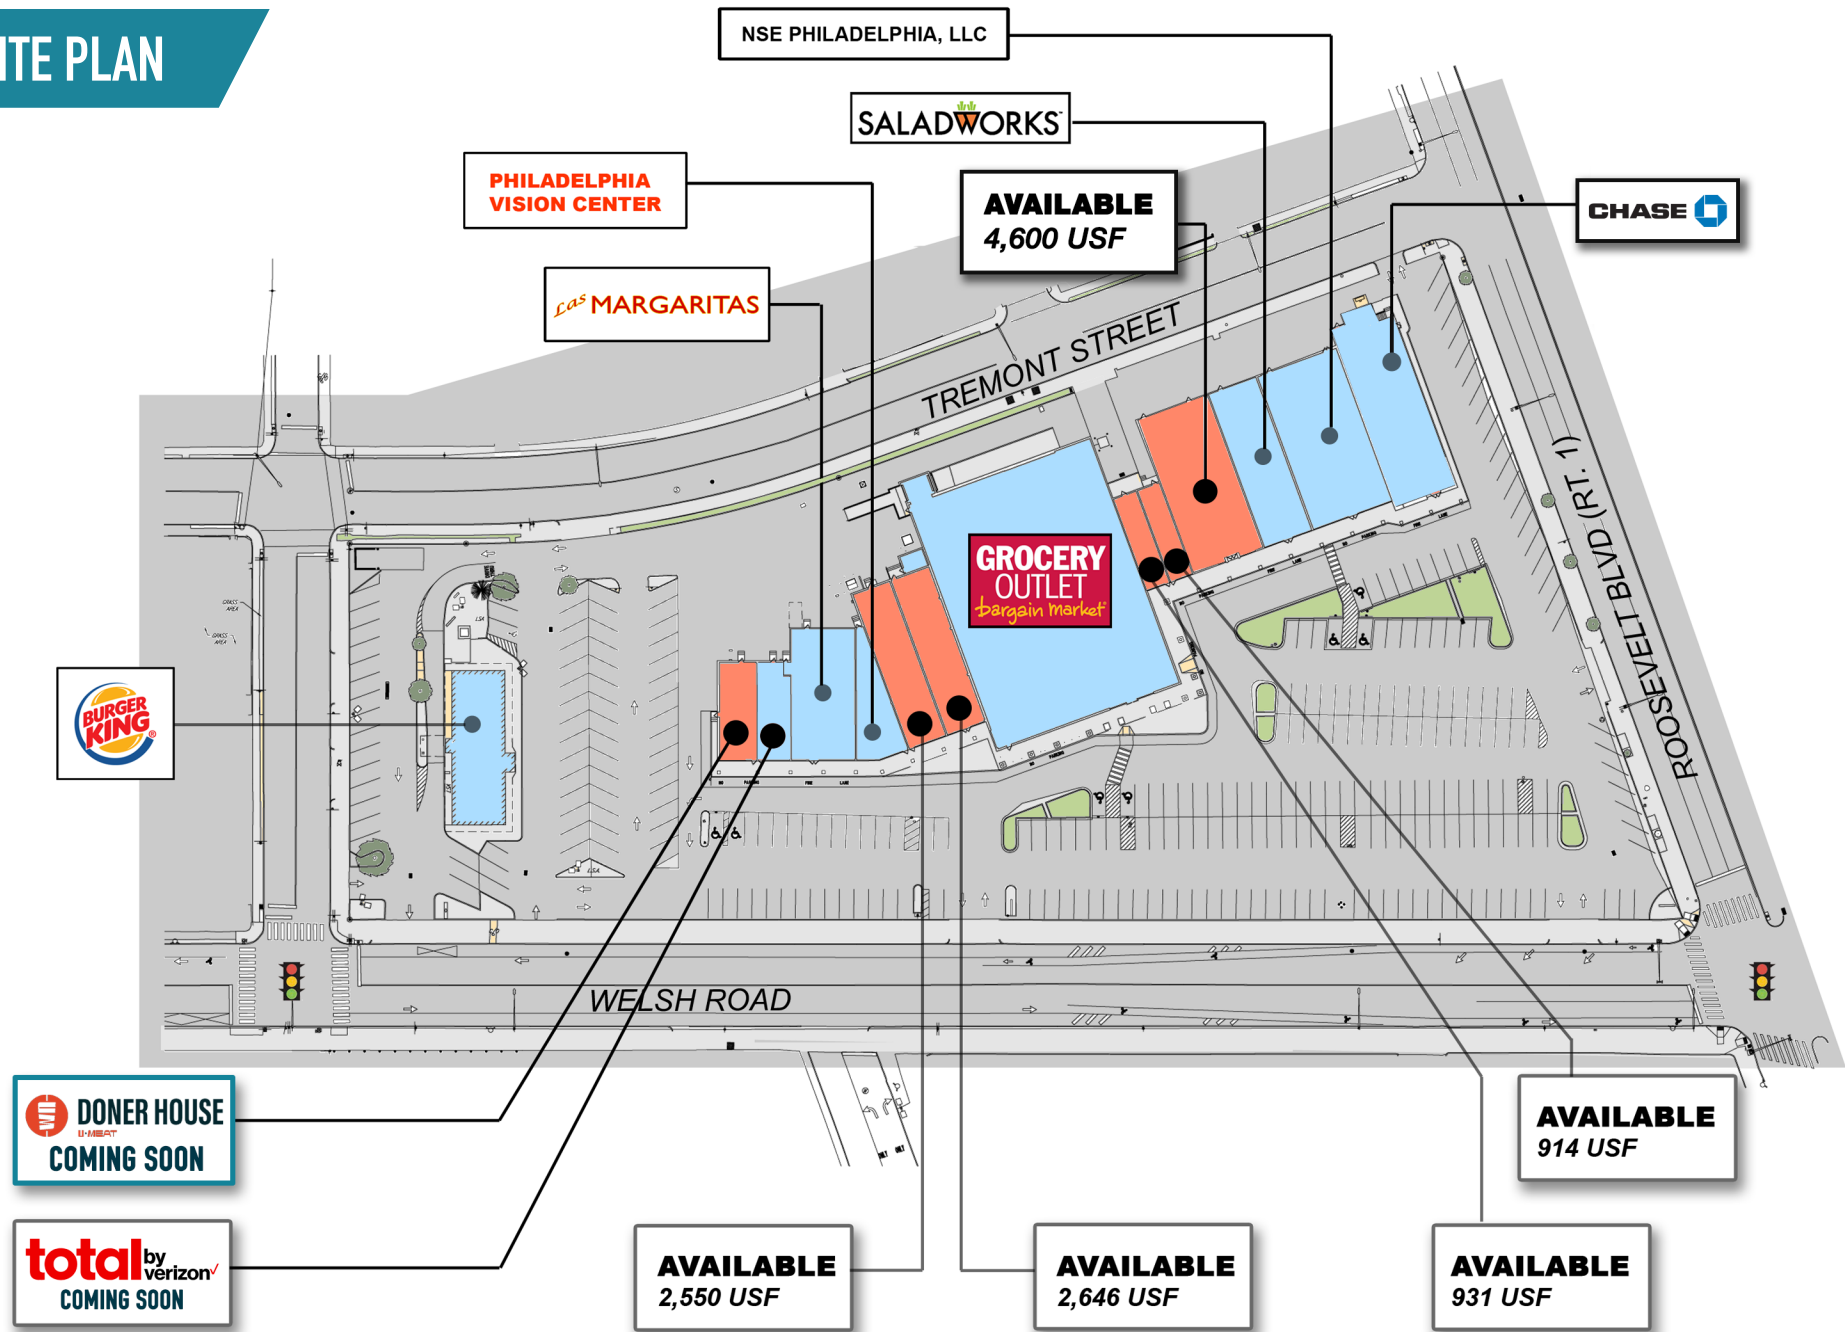

SITE PLAN

TREMONT PLAZA
PHILADELPHIA, PA
WELSH ROAD & ROOSEVELT BOULEVARD

MetroCommercial.com