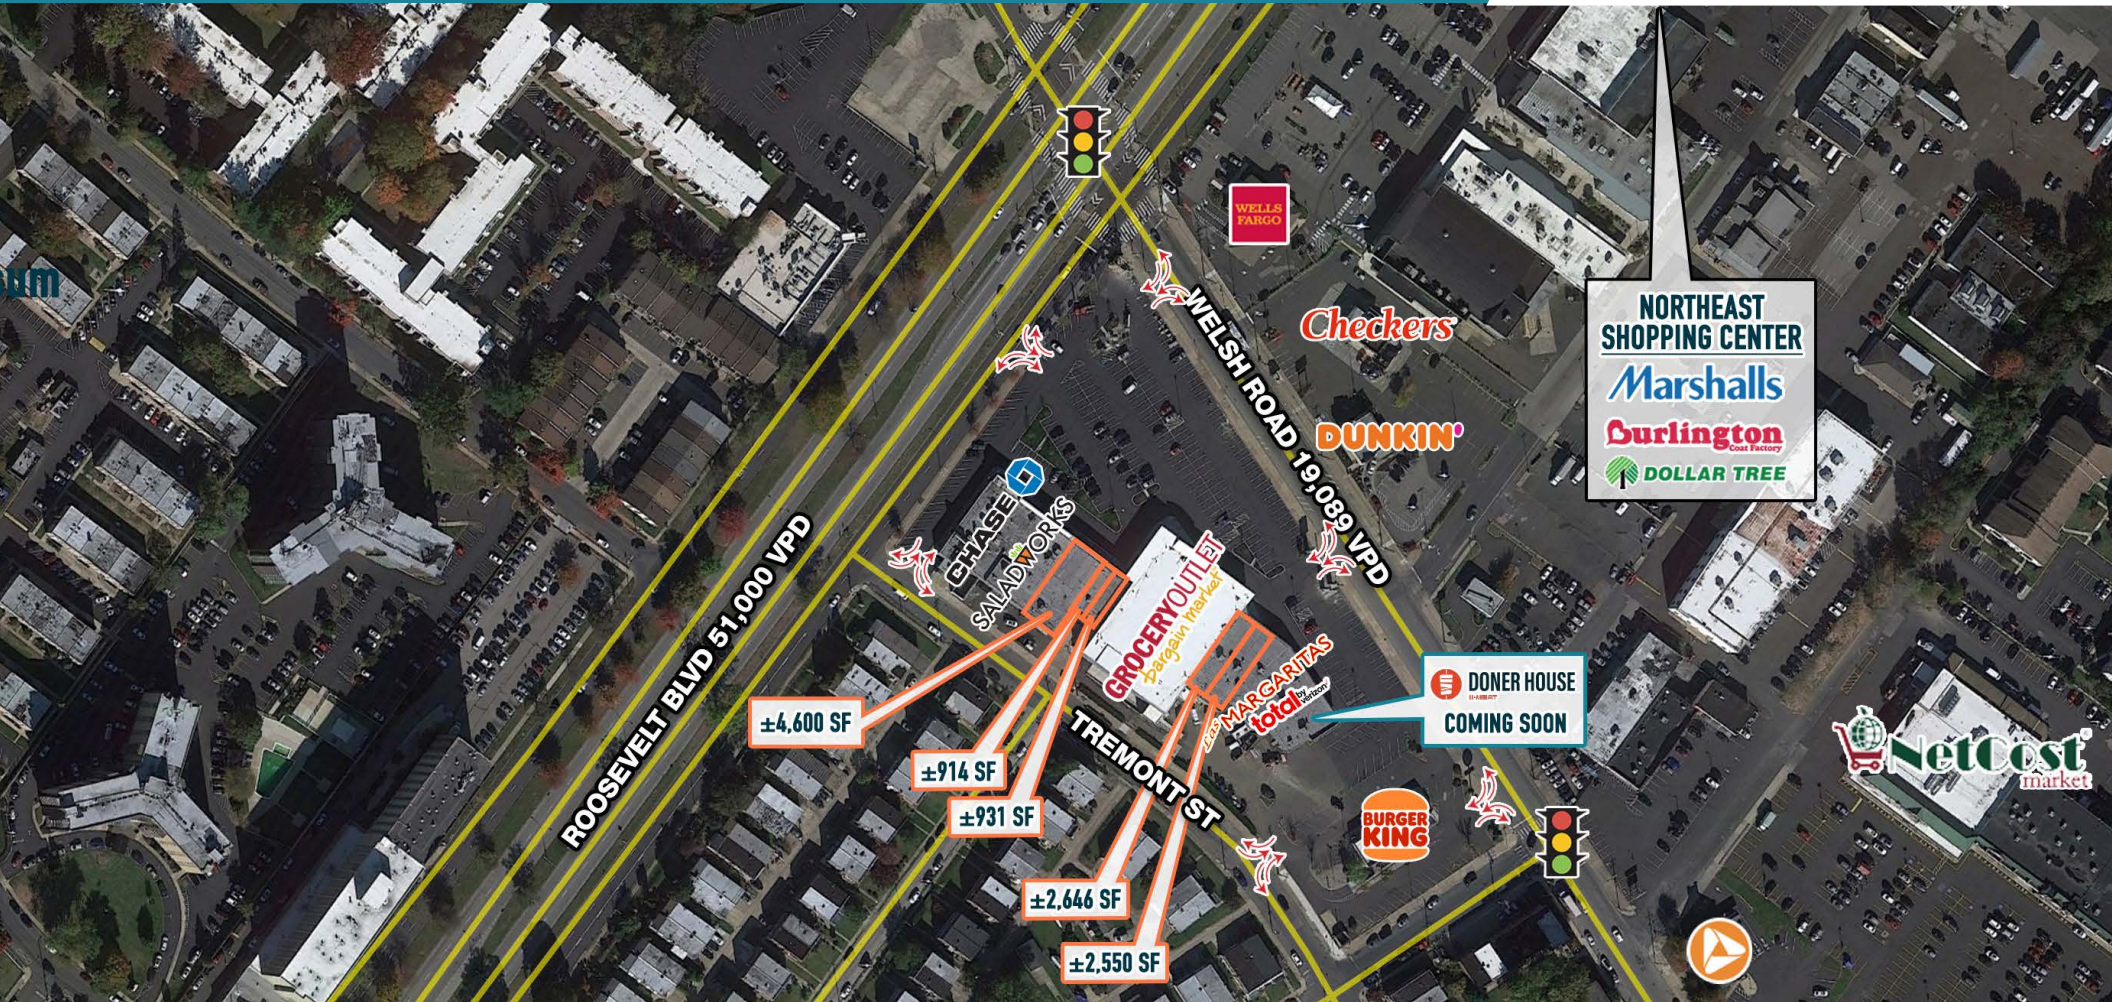

TREMONT PLAZA
PHILADELPHIA, PA
 WELSH ROAD & ROOSEVELT BOULEVARD
 ±914 - 6,445 SF FOR LEASE
 NORTHEAST PHILADEPHIA

JOIN

LEASED BY:

OWNED & MANAGED BY:

get in touch.

SHANE HART

office 215.893.0300
 direct 215.282.0151
 shart@metrocommercial.com

TREMONT PLAZA
PHILADELPHIA, PA
WELSH ROAD & ROOSEVELT BOULEVARD

MetroCommercial.com

HIGHEST TRAFFIC COUNTS ON ROOSEVELT BOULEVARD

The information and images contained herein are from sources deemed reliable. However, Metro Commercial Real Estate, Inc. makes no representation whatsoever as to their accuracy or authenticity. Images shown may be modified for illustrative purposes. Images may be out-of-date and not current. 09.12.24

TREMONT PLAZA
PHILADELPHIA, PA
 WELSH ROAD & ROOSEVELT BOULEVARD

ACCESS & VISIBILITY FROM TWO MAJOR ARTERIES

The information and images contained herein are from sources deemed reliable. However, Metro Commercial Real Estate, Inc. makes no representation whatsoever as to their accuracy or authenticity. Images shown may be modified for illustrative purposes. Images may be out-of-date and not current. 10.25.22