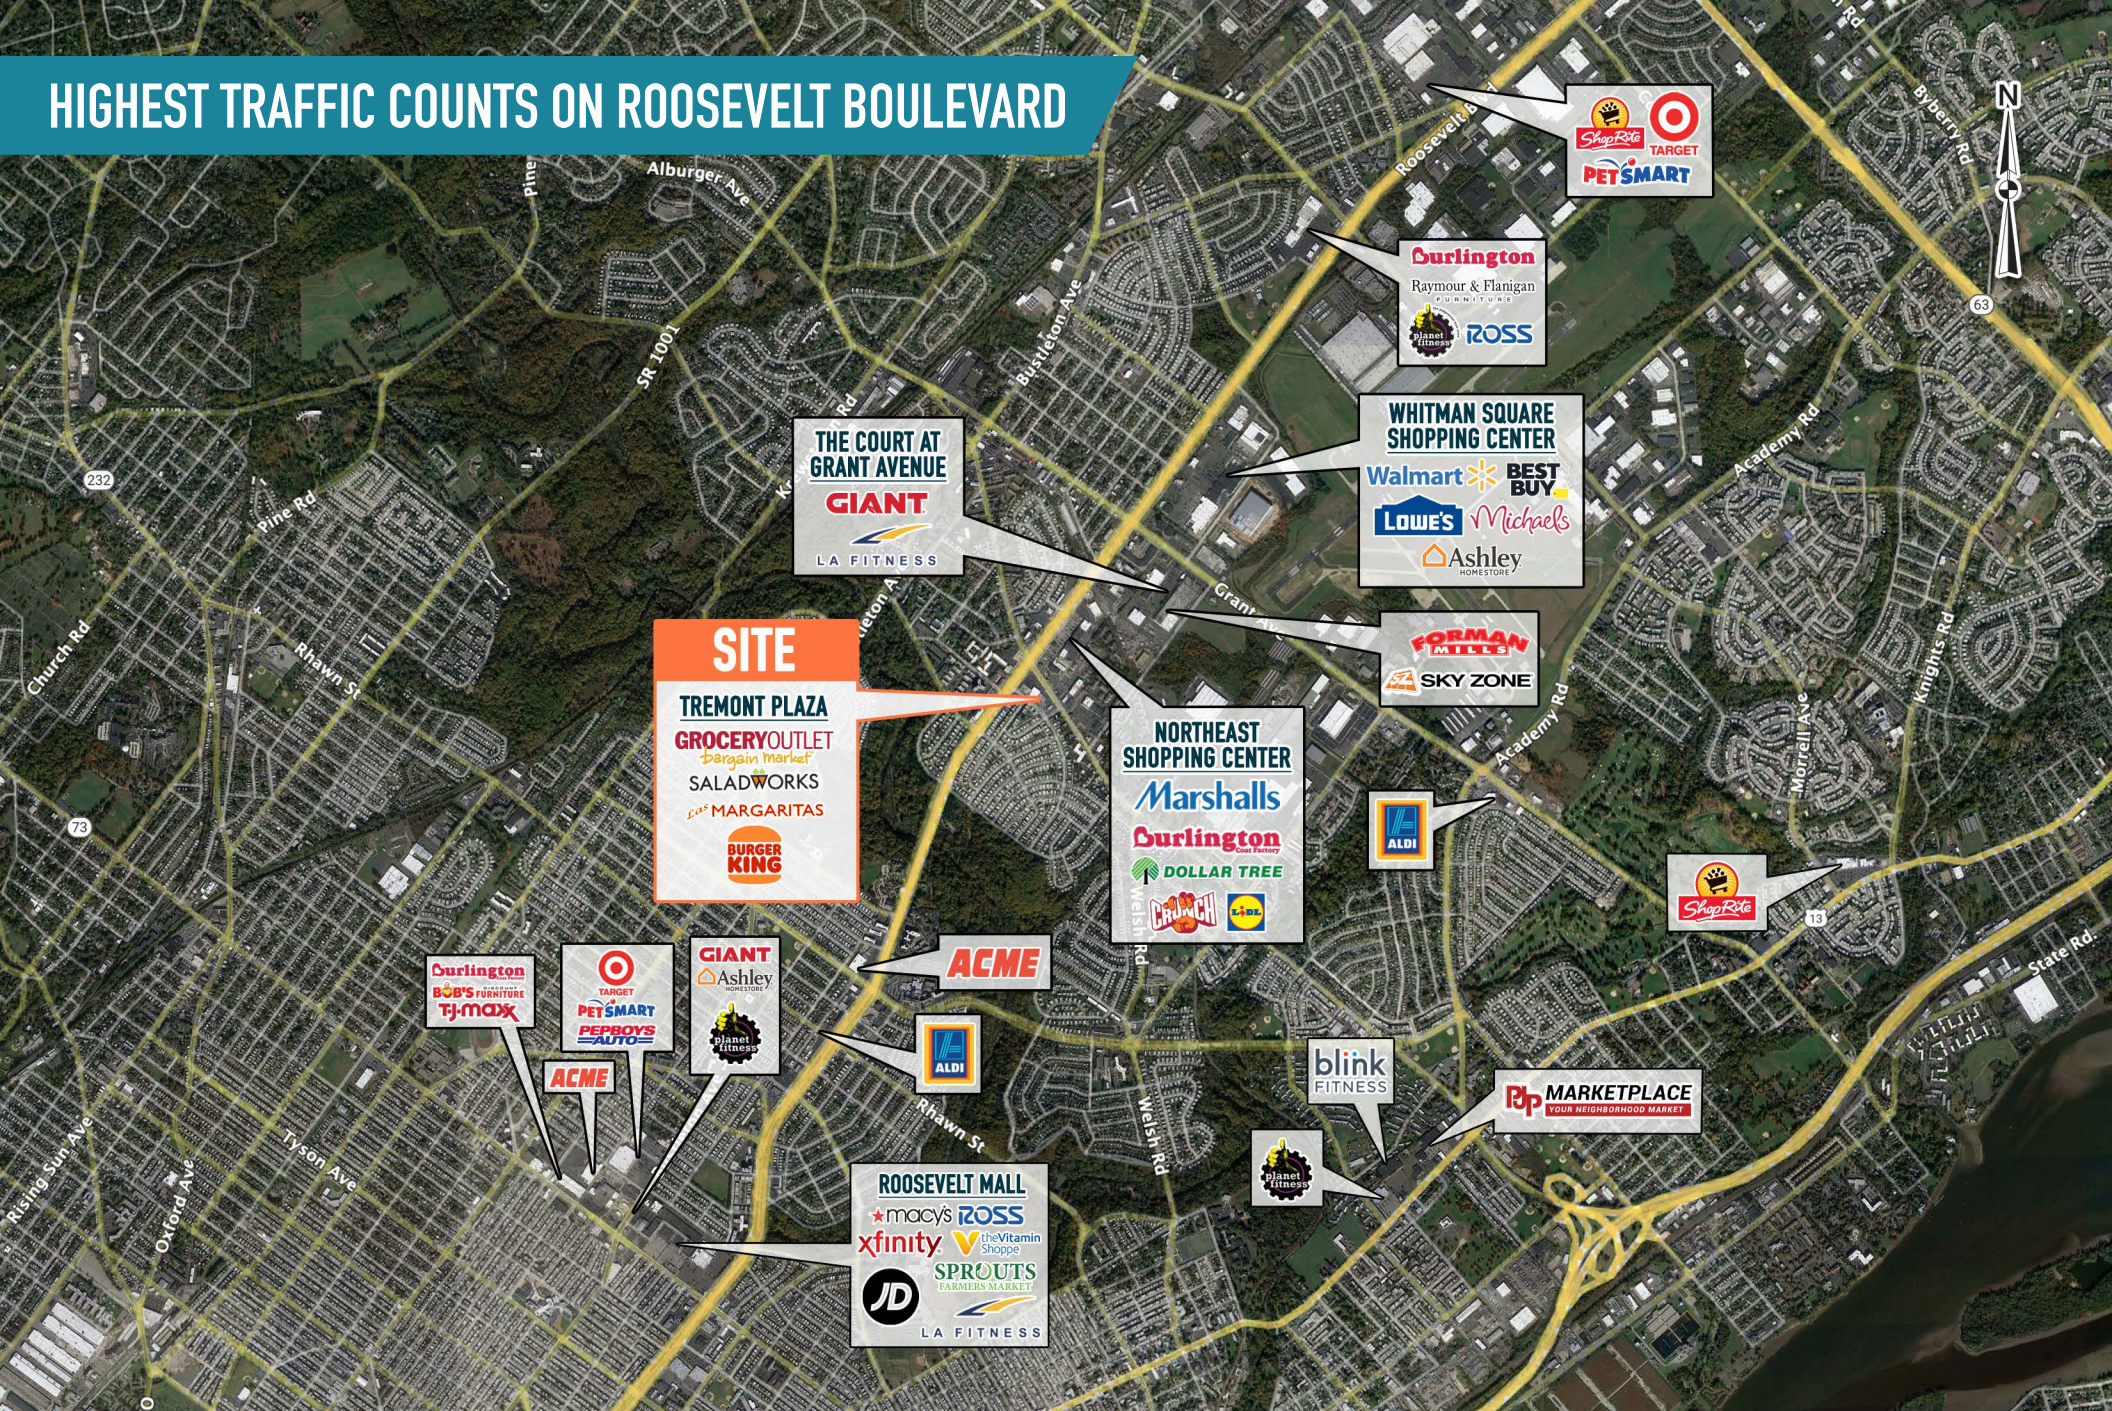

HIGHEST TRAFFIC COUNTS ON ROOSEVELT BOULEVARD

TREMONT PLAZA
PHILADELPHIA, PA
WELSH ROAD & ROOSEVELT BOULEVARD