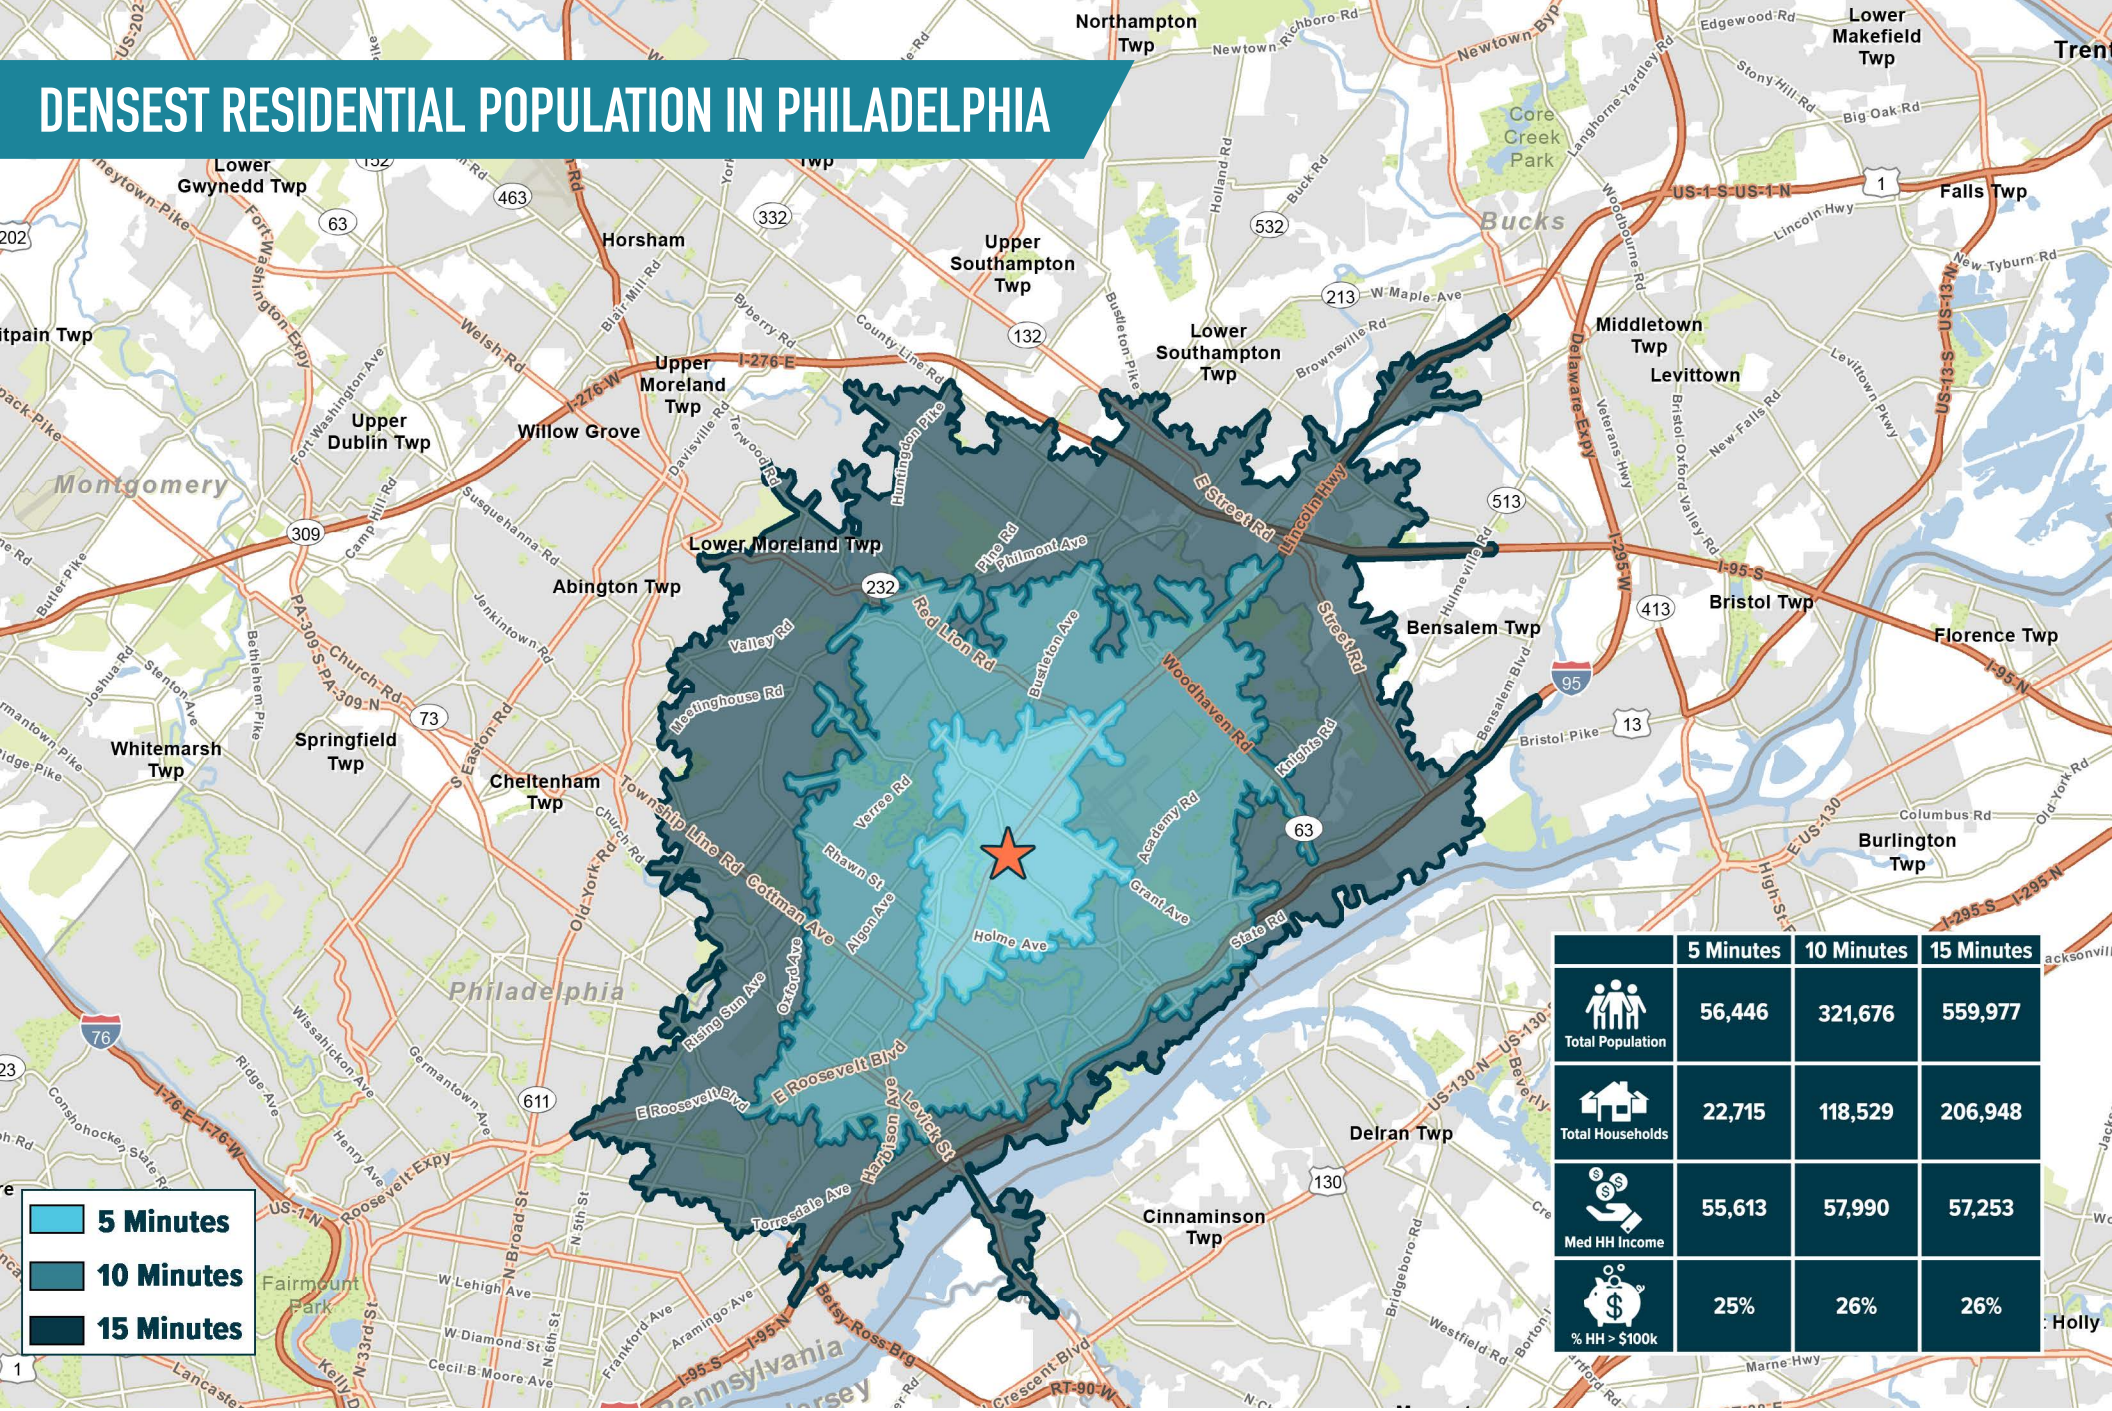

DENSEST RESIDENTIAL POPULATION IN PHILADELPHIA

■ 5 Minutes
■ 10 Minutes
■ 15 Minutes

	5 Minutes	10 Minutes	15 Minutes
Total Population	56,446	321,676	559,977
Total Households	22,715	118,529	206,948
Med HH Income	55,613	57,990	57,253
% HH > $100k	25%	26%	26%

TREMONT PLAZA
PHILADELPHIA, PA
WELSH ROAD & ROOSEVELT BOULEVARD

MetroCommercial.com